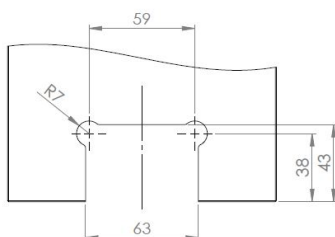

PRODUCT SHEET

Description:

Shower Hinge "Rio", Wall/Glass, Brushed Brass, Offset Back , 8-10mm Glass Thickness, W/15 DG Angle Adjustment Function, & 25DG Return Function, Brass Material, Hidden Screws., Black Fiber Gaskets: 2 x 1mm & 2 x 2mm Thickness., Load Capacity Pr. Pair: 45kg

Item number:

15.23.885-8

Units	Box	Carton	HS Code	Barcode
Pcs.	1	20	8302100090	
				5704866511209

SISO A/S

Mileparken 11
DK-2740 Skovlunde
Denmark
VAT: 24786013

Phone +45 45 830 900

www.siso.dk
siso@siso.dk