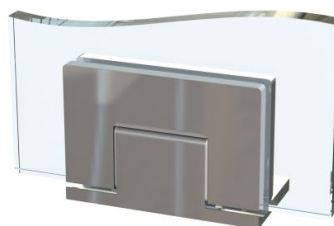

PRODUCT SHEET

Description:

Shower Hinge "Rio", Wall/Glass, Brushed Brass, Offset Back , 8-10mm Glass Thickness, W/15 DG Angle Adjustment Function, & 25DG Return Function, Brass Material, Hidden Screws., Black Fiber Gaskets: 2 x 1mm & 2 x 2mm Thickness., Load Capacity Pr. Pair: 45kg

Item number:

15.23.885-8

Units	Box	Carton	HS Code	Barcode
Pcs.	1	20	8302100090	
				5704866511209

SISO A/S

Mileparken 11
DK-2740 Skovlunde
Denmark
VAT: 24786013

Phone +45 45 830 900

www.siso.dk
siso@siso.dk

Danske Bank
Nytorv Branch
Copenhagen
SWIFT: DABADKKK

Account no.
4180 3112 112936
IBAN Account
DK7230003112112936